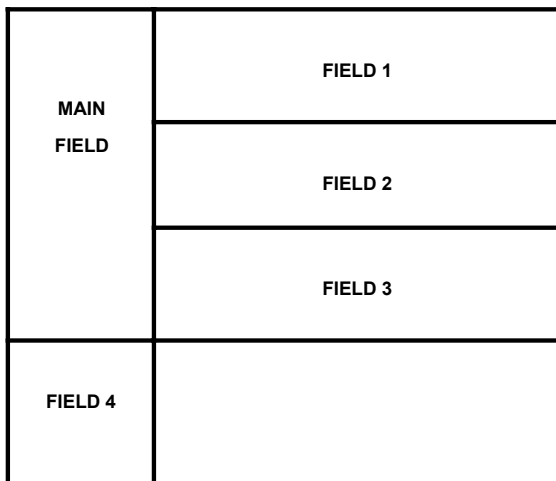

6th Grade	
8:00 AM	
Main Field	TCU vs Byron 1
9:15 AM	
Main Field	Kenyon Wanamingo vs Kingsland
10:30 AM	
Main Field	Jordan 2 Gold vs Albert Lea
11:45 AM	
Main Field	Hayfield vs Byron 2
1:00 PM	
Main Field	Faribault vs KM 1
2:15 PM	
Main Field	Jordan 1 Maroon vs Triton
3:30 PM	
Main Field	Waseca vs KM 2

1717 2nd St NW
Waseca

4th Gr- (2) 25 minute running time halves with 3 min half time

5th Gr (4) 10 minute running time quarters with 3 minute half time